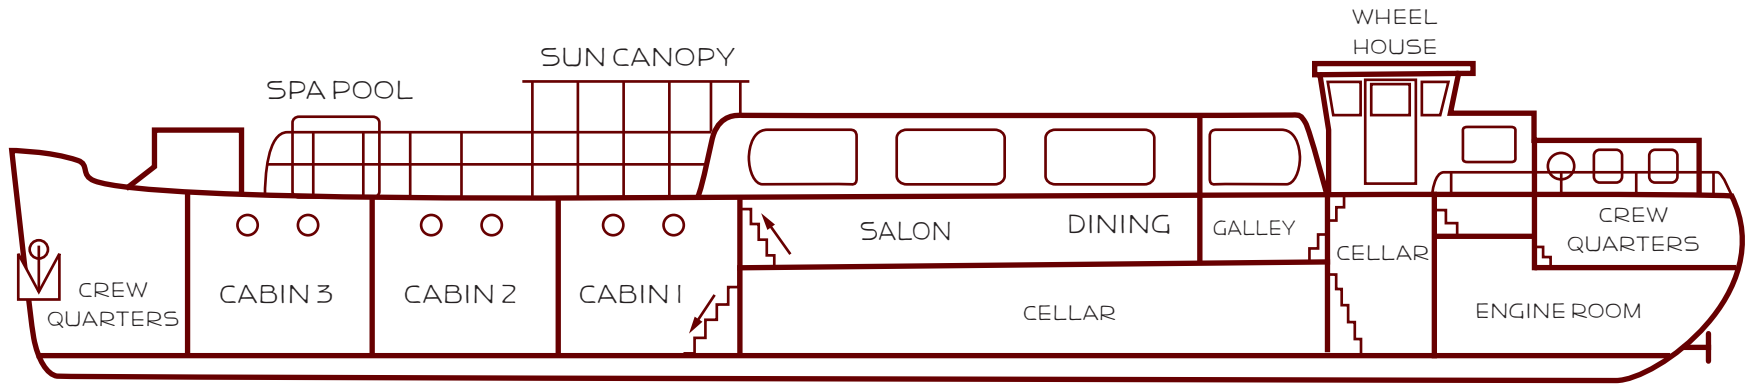

# Hotel-Barge Meanderer

BOW

STERN

BEAM  
17 FEET

LENGTH OVERALL - 125 FEET

NOT TO SCALE