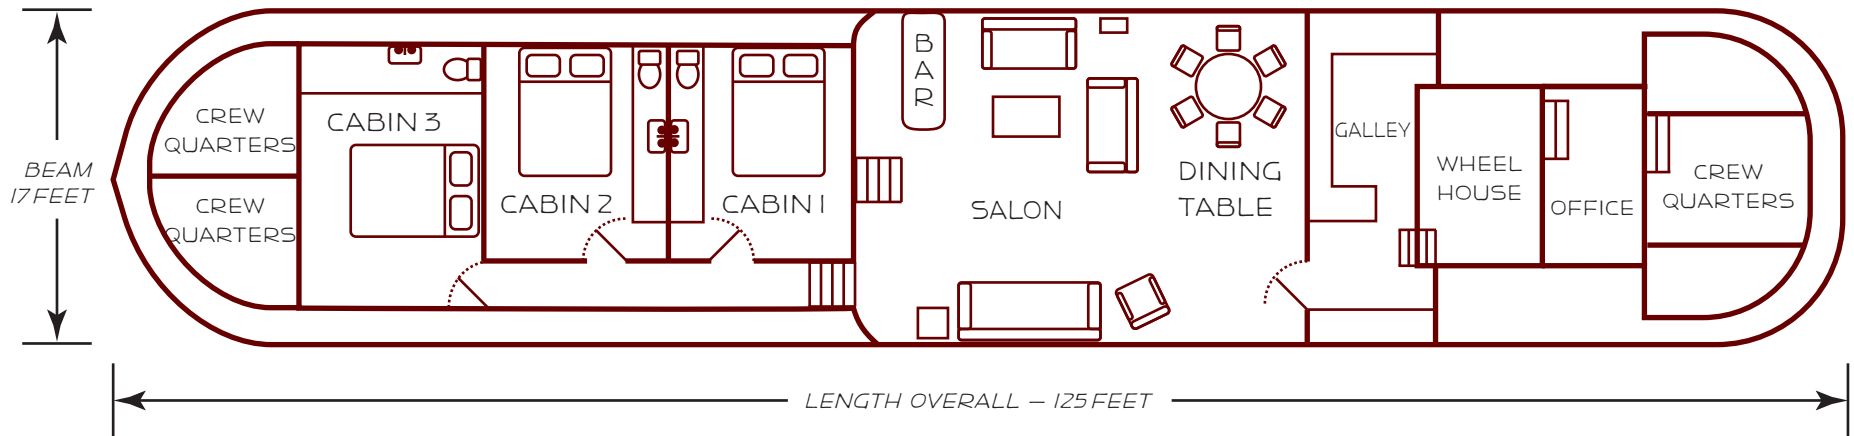

# Hotel-Barge Meanderer

BOW

STERN

BEAM  
17 FEET

LENGTH OVERALL - 125 FEET

NOT TO SCALE